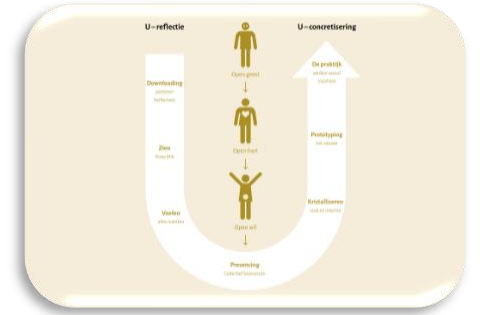

Reset – Sessions

Number of participants so far 400+
Average score in given value 9+
Maximum group size 15

4 hours € 1.800,-
8 hours € 2.400,-
Including, study, design, aftercare. Excluding intakes

THE RESET HOUSE

For teams where:

- things are going well, often less attention is given to these teams
- where there is a lot of attrition and/or change in portfolio
- scratches have occurred, mutual relationships has been disturbed and/or the cooperation with other teams is not in order